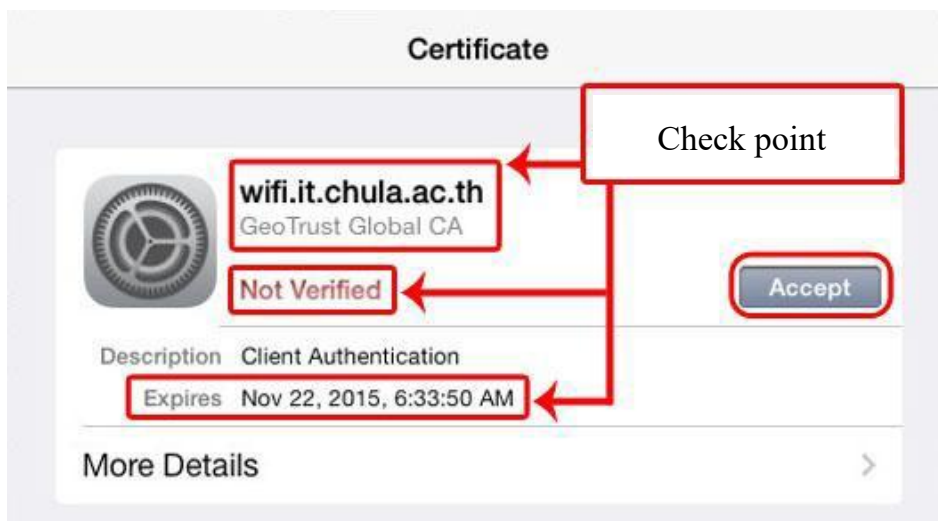

To connect to ChulaWiFi on iPhone/iPad

1. Go to *Settings*>turn on WiFi> Select *ChulaWiFi*

2. Enter your CUNET username and password, and then click *Join*

3. To ensure data security, verify the 3 certificates

- wifi.it.chula.ac.th
- Not Verified
- Expiration date of the certificate

Then click *Accept*

4. You will be successfully connected to ChulaWiFi