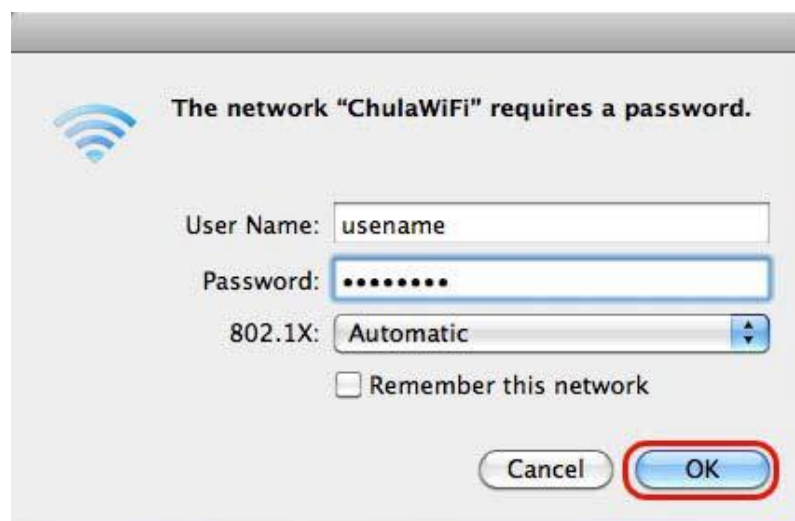

## To connect to ChulaWiFi on MAC

1. Go to the Menu bar > Click on the WiFi icon  > Select *ChulaWiFi*

2. Enter your CUNET username and password, and then click *OK*

- To verify certificate, click *Show Certificate* button. If you see `wifi.it.chula.ac.th`, then it is a correct certificate> Click *Continue*