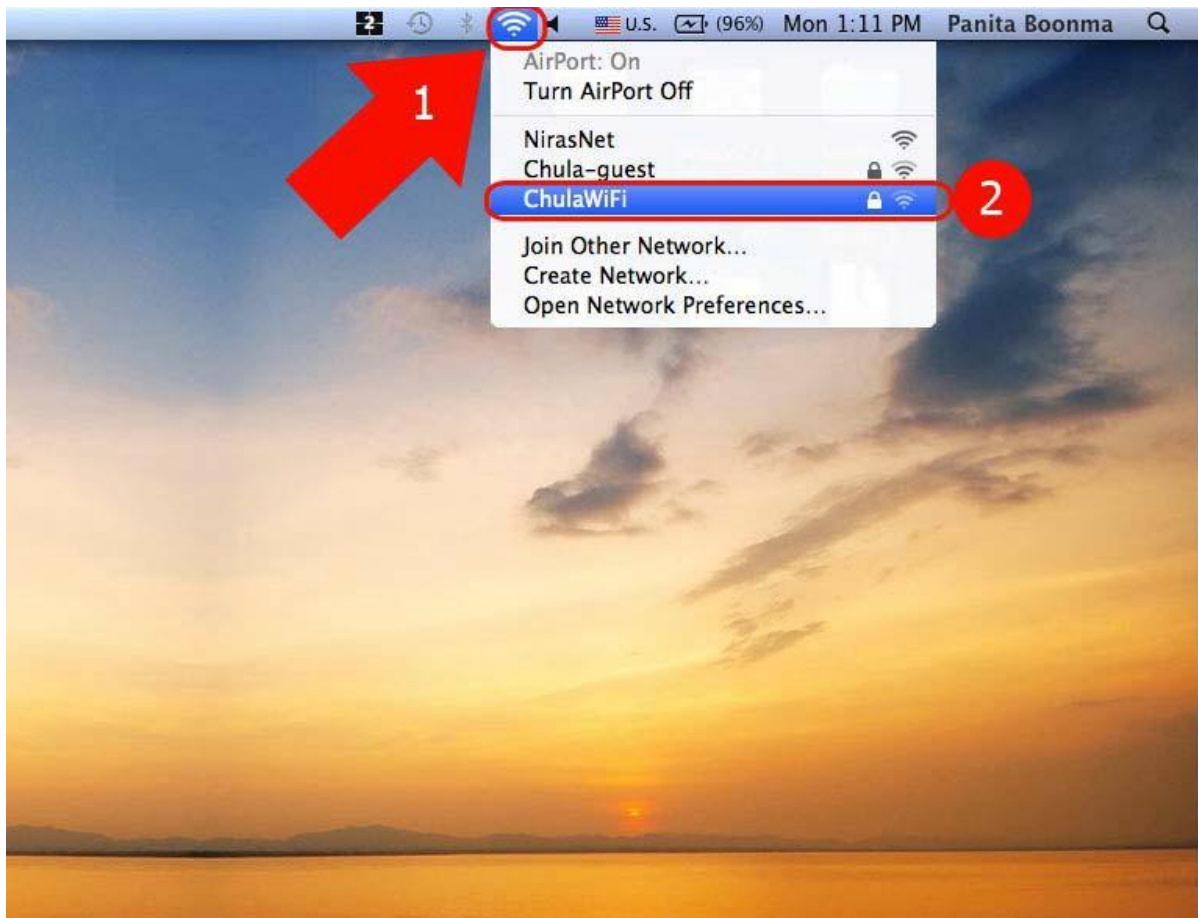

## To connect to ChulaWiFi on MAC

1. Go to the Menu bar > Click on the WiFi icon  > Select *ChulaWiFi*

2. Enter your CUNET username and password, and then click *OK*

- To verify certificate, click *Show Certificate* button. If you see `wifi.it.chula.ac.th`, then it is a correct certificate> Click *Continue*

- You will be successfully connected to ChulaWiFi