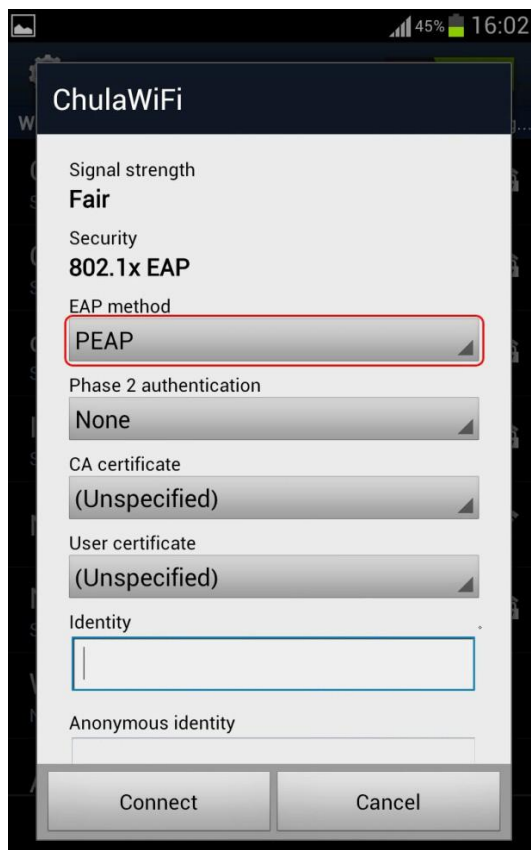

## To connect to ChulaWiFi on Android

1. Go to “Settings”>turn on WiFi> Select *ChulaWiFi*

2. You will be redirected to *ChulaWiFi* page> Check *EAP method*> Choose *PEAP*, and then scroll down

3. Enter your CUNET username and password then click *Connect*