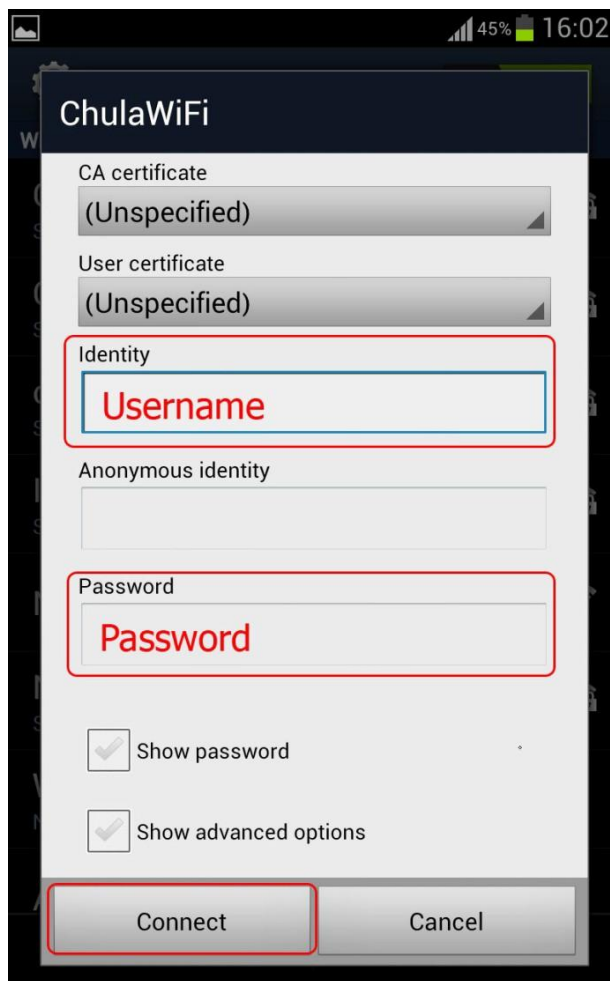

## To connect to ChulaWiFi on Android

1. Go to “Settings”>turn on WiFi> Select *ChulaWiFi*

2. You will be redirected to *ChulaWiFi* page> Check *EAP method*> Choose *PEAP*, and then scroll down

3. Enter your CUNET username and password then click *Connect*

4. You will be successfully connected to ChulaWiFi