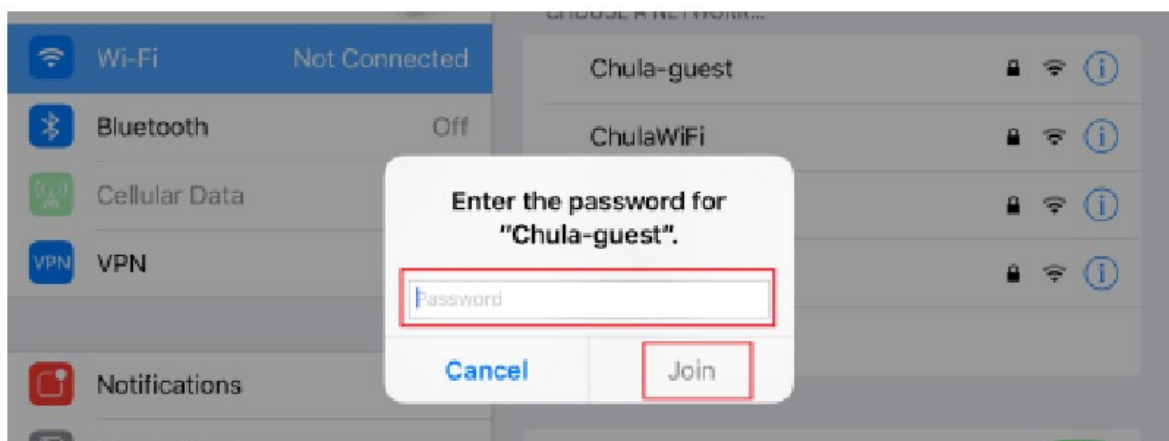

Chula-guest (iOS)

1. Go to Settings> For WiFi, select *Chula-guest*

2. Enter Internet Key> Click *Join*

3. Enter the username and password> Click *Submit*

Welcome to Chulalongkorn University

Please identify and authenticate yourself by entering your User name and Password. Your usage information will be recorded on the system in compliance with laws.