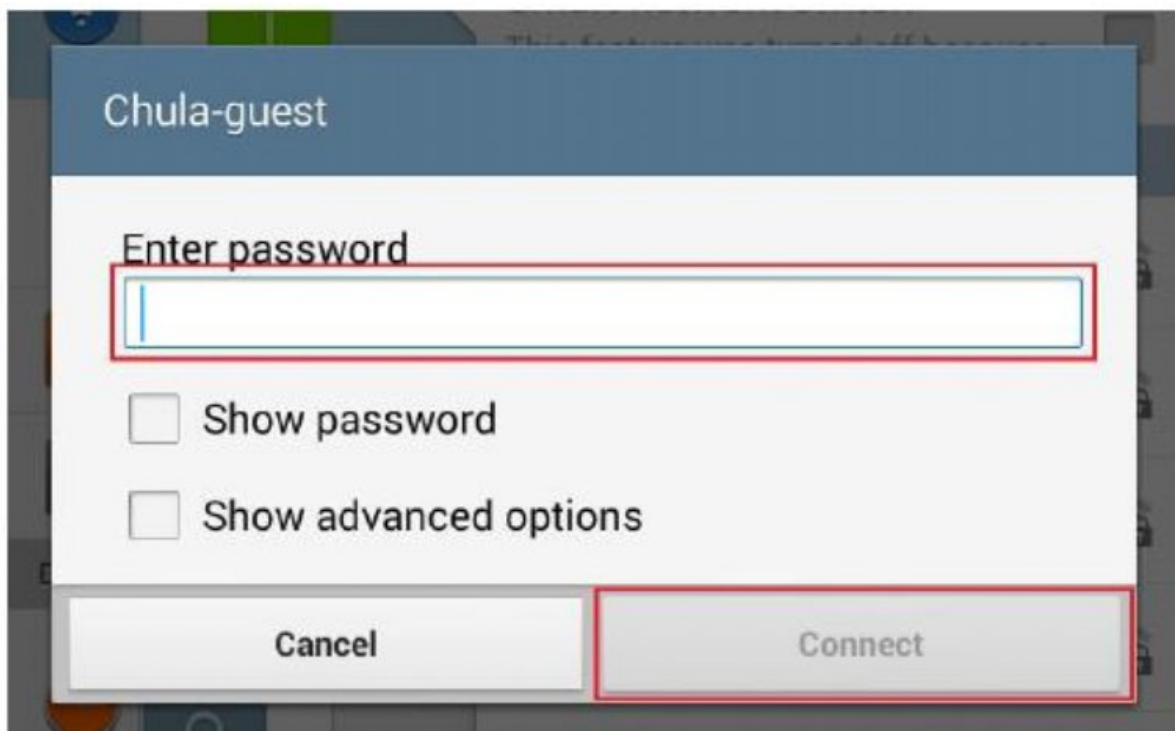

Chula-guest (Android)

1. Go to Settings> For WiFi, select *Chula-guest*

2. Enter the Internet Key> Click *Connect*

3. Enter the username and password> Click *Submit*

Welcome to Chulalongkorn University

Please identify and authenticate yourself by entering your User name and Password. Your usage information will be recorded on the system in compliance with laws.